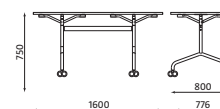

~~349€~~

314€

160 cm:

~~356€~~

320€

FLIB

Table rabattable mobile

Structure chrome

Plateau mélaminé épaisseur 2,5 cm

	Cagliari			Croûte de cuir vachette		Similicuir		Bois		Métal	Prix
	Noir	Bleu	Rouge	Anthracite	Noir	Noir	Rouge	Erable	Wenge	Chrome	
OFFICER NET	FR-59052	FR-59053	FR-59054	FR-59055							215 €HT
ISO ERGO MESH	FR-59150	FR-59151	FR-59152	FR-59153							62 €HT
INFINY SELF	FR-59041	FR-59042	FR-59043	FR-59044							237 €HT
INFINY VISITEUR	FR-56118	FR-56119	FR-56121	FR-56122							89 €HT
KOSMO					FR-59168						413 €HT
OFFIX	FR-59017	FR-59018	FR-59019	FR-59020							170 €HT
HELLO!						FR-59100	FR-59101				449 €HT
HELLO! TABLE									FR-57955	FR-57548	119 €HT
FLIB 150 × 70 cm								FR-85019			314 €HT
FLIB 160 × 80 cm								FR-59149			320 €HT